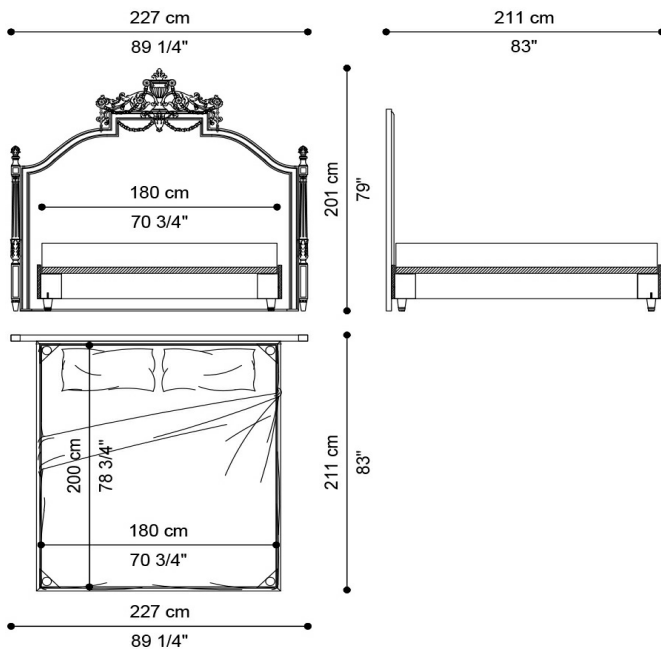

COURONNE
BEDS

JUMBO
COLLECTION
A LUXURY EXPERIENCE

COURONNE BEDS

DESCRIPTION

Bed with headboard in hand-carved beechwood with patinated antique gold finishing J288O.
Padding in foam. Upholstery in fabric MIL. 19.06. Sommier covered in fabric MIL. 19.06.

DIMENSIONS

BED - FOR MATTRESS 180 X 200 CM

J.CNN-02

L 227 D 211 H 201 CM

BED - FOR MATTRESS 200 X 200 CM

J.CNN-02B

L 247 D 211 H 201 CM