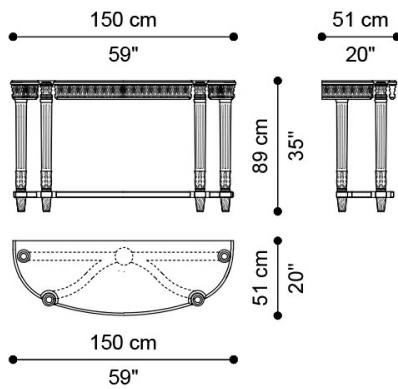

**BOULEVARD
CONSOLES**

**JUMBO
COLLECTION**
A LUXURY EXPERIENCE

DESCRIPTION

Console with hand-carved legs, lower cross and details with gold leaf finishing. White Namibia Rhino marble top.

DIMENSIONS

CONSOLE

J.BOU-21

L 150 D 51 H 89 CM