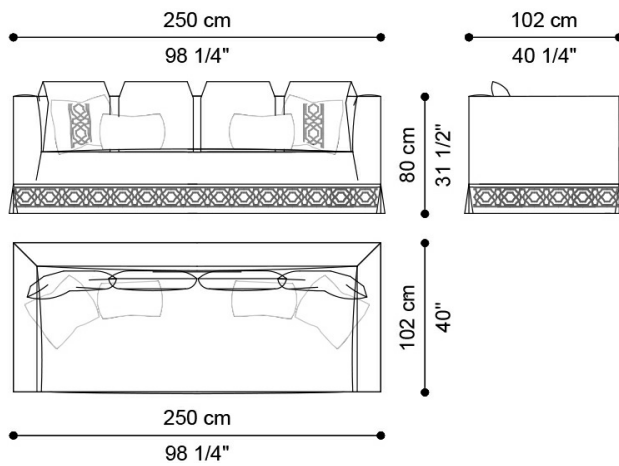

## DESCRIPTION

3-seater sofa with structure in beechwood. Padding in foam. Upholstery in fabric C-10. Band in fabric G-02 with decorative embroidery.

N° 8 cushions included.

N° 4 cushions 60 x 60 cm, with upholstery in fabric W-44. N° 2 cushions 50 x 50 cm, with upholstery in fabric C-10 and JC logo embroidery. N° 2 cushions 50 x 50 cm, with upholstery in fabric G-02 and JC logo embroidery. All cushions with velvet profile MIL. 21.15.

## DIMENSIONS

3-SEATER SOFA

**J.BRD-43**

L 250 D 102 H 80 CM