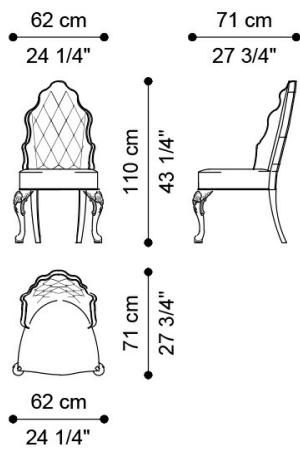

PIVOINE
CHAIRS

JUMBO
COLLECTION
A LUXURY EXPERIENCE

PIVOINE CHAIRS

DESCRIPTION

Structure and legs in hand-carved wood with gold leaf finishing J288O.

Padding in foam. Upholstery in fabric MIL. 23.05 with capitonné. Piping in velvet MIL. 19.11.

DIMENSIONS

CHAIR J.PIV-16

L 62 D 71 H 110 CM

CHAIR WITH ARMRESTS J.PIV-15

L 67 D 71 H 110 CM