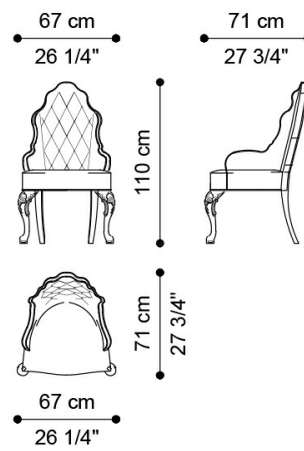

PIVOINE
CHAIRS

JUMBO
COLLECTION
A LUXURY EXPERIENCE

PIVOINE CHAIRS

DESCRIPTION

Structure and legs in hand-carved wood with gold leaf finishing J288O.

Padding in foam. Upholstery in fabric MIL. 23.05 with capitonné. Piping in velvet MIL. 19.11.

DIMENSIONS

CHAIR J.PIV-16

L 62 D 71 H 110 CM

CHAIR WITH ARMRESTS J.PIV-15

L 67 D 71 H 110 CM