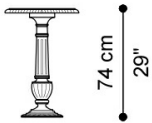

ARABESQUE LOW TABLES

DESCRIPTION

Side table with structure in turned solid beechwood and hand-carved details with gold leaf finishing J2880.
Top with water-jet inlay in white Calacatta and yellow Siena marble.

DIMENSIONS

LOW TABLE

J.ARB-47

50 cm
19 3/4"

50 cm
19 3/4"

Ø 50 H 74 CM