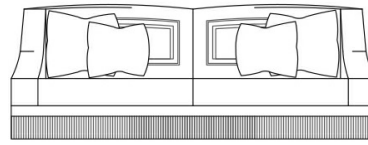

WHEIDON
SOFAS

JUMBO
COLLECTION
A LUXURY EXPERIENCE

DESCRIPTION

Structure in beechwood. Padding in foam. Upholstery in fabric MIL. 19.08 with relief embroidery.

N° 4 cushions included.

N° 2 cushions 60 x 60 cm, with upholstery in fabric MIL. 19.04. N° 2 cushions 50 x 50 cm, with upholstery in fabric MIL. 19.08 and embroidery.

DIMENSIONS

3-SEATER SOFA

J.WHE-43

L 273 D 100 H 89 CM

2-SEATER SOFA

J.WHE-42

L 240 D 100 H 89 CM