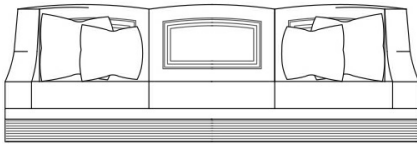

WHEIDON
SOFAS

JUMBO
COLLECTION
A LUXURY EXPERIENCE

DESCRIPTION

Structure in beechwood. Padding in foam. Upholstery in fabric MIL. 19.08 with relief embroidery.

N° 4 cushions included.

N° 2 cushions 60 x 60 cm, with upholstery in fabric MIL. 19.04. N° 2 cushions 50 x 50 cm, with upholstery in fabric MIL. 19.08 and embroidery.

DIMENSIONS

3-SEATER SOFA

J.WHE-43

L 273 D 100 H 89 CM

2-SEATER SOFA

J.WHE-42

L 240 D 100 H 89 CM