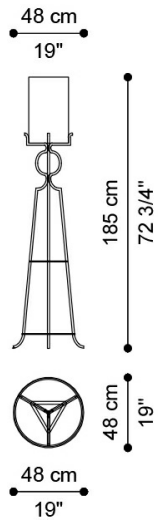

SELENIA
LIGHTS

JUMBO
COLLECTION
A LUXURY EXPERIENCE

DESCRIPTION

Floor lamp with structure in brass with gold finishing. Shade in white satin.

DIMENSIONS

FLOOR LAMP

J.CHA-SEL

Ø 48 H 185 CM