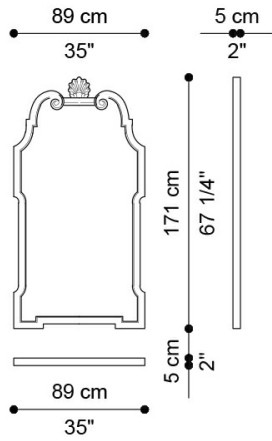

WALLACE
MIRRORS

JUMBO
COLLECTION
A LUXURY EXPERIENCE

DESCRIPTION

Mirror with structure in hand-carved beechwood finished in antique gold with patina J288O. Natural mirror.

DIMENSIONS

MIRROR J.WAL-12

L 89 D 5 H 171 CM