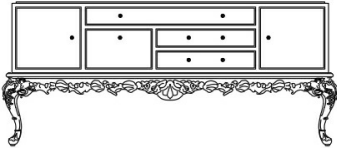

COQUILLE
DAY STORAGE UNITS

JUMBO
COLLECTION
A LUXURY EXPERIENCE

COQUILLE

DAY STORAGE UNITS

DESCRIPTION

Sideboard with structure in multilayer wood and mother of pearl with hand-made decorations painted in gold JG279. Hand-carved base.

DIMENSIONS

SIDEBOARD J.COQ-11

L 221 D 54 H 96 CM