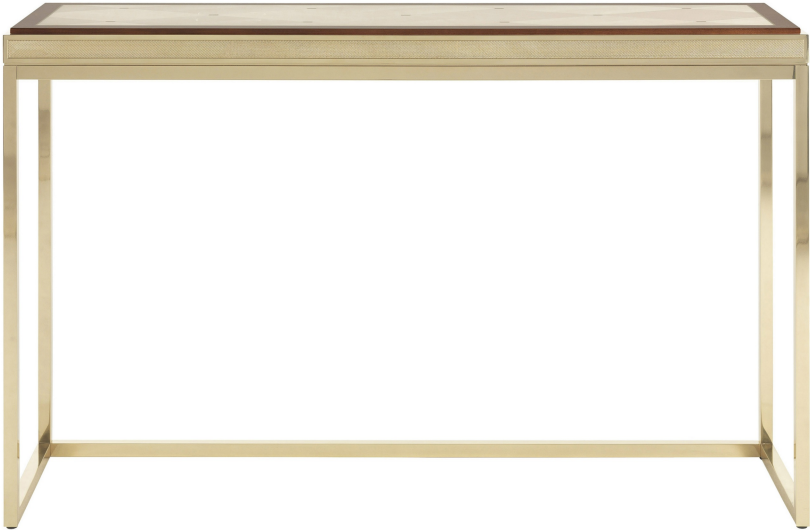

HUDSON
CONSOLES

JUMBO
COLLECTION
A LUXURY EXPERIENCE

DESCRIPTION

Console with structure in glossy brass with engraved frame. Top in walnut with natural maple inserts and brass inlays JG284.

DIMENSIONS

CONSOLE
J.HUD-21

L 146 D 43 H 87 CM