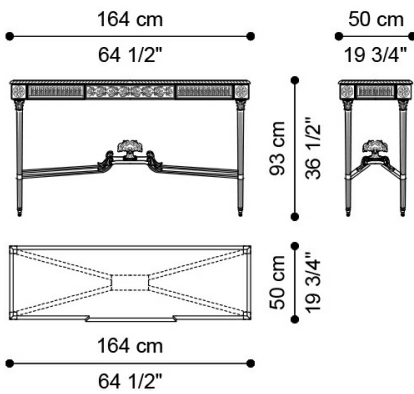

## DESCRIPTION

Console with structure in brass with details in lost-wax cast brass. Legs in wood finished in gold J2880. Top in White Namibia Rhino marble.

## DIMENSIONS

### CONSOLE J.SHO-21

L 164 D 50 H 93 CM