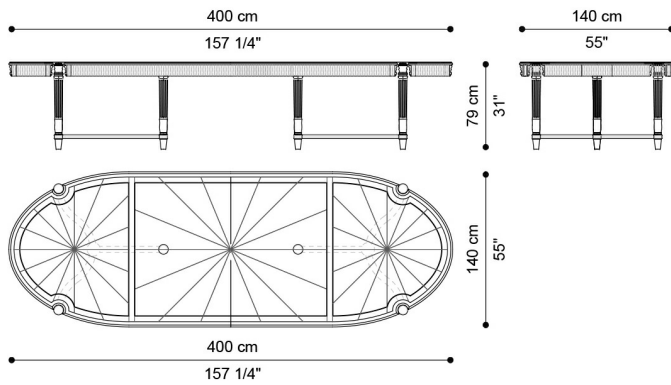

## DESCRIPTION

Dining table with structure in solid beechwood with hand-carved legs, lower cross and decorative frame. Top in wood veneered in ray-of-sunshine frisé maple with brass insert JG298.

## DIMENSIONS

#### J.BOU-14

L 400 D 140 H 79 CM