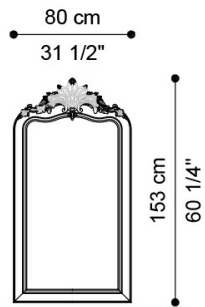

AGUILLE
MIRRORS

JUMBO
COLLECTION
A LUXURY EXPERIENCE

DESCRIPTION

Mirror with structure in hand-carved beechwood finished in antique gold with patina J288O.

DIMENSIONS

MIRROR

J.AGL-04B

L 80 D 10 H 153 CM