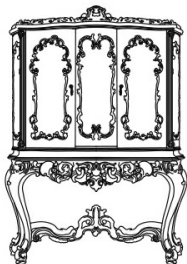

VILLA SERBELLONI  
MASTERPIECES

  
JUMBO  
COLLECTION  
A LUXURY EXPERIENCE

---

DESCRIPTION

Jewel cabinet with base and details in 24-kt gold. Frame in white mother of pearl pavé.

---

DIMENSIONS

CABINET

**J.VIS-33**

L 120 D 50 H 175 CM