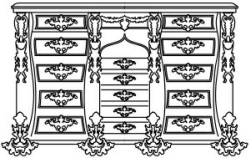

CAVOUR
MASTERPIECES

JUMBO
COLLECTION
A LUXURY EXPERIENCE

DESCRIPTION

Dressing and writing commode with structure in mahogany wood. Decorations in lost-wax cast bronze, chiseled and gilded. Inlays in white bone. Top in white onyx.

DIMENSIONS

SIDEBOARD

J.CAV-21

L 162 D 61 H 91 CM