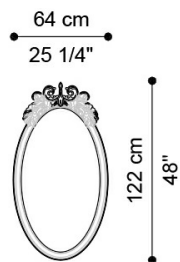

PETIT POINT
MIRRORS

JUMBO
COLLECTION
A LUXURY EXPERIENCE

PETIT POINT MIRRORS

DESCRIPTION

Mirror with frame in hand-carved beechwood with gold leaf finishing J288O. Natural mirror.

DIMENSIONS

MIRROR
J.PTP-04

L 64 D 6 H 122 CM