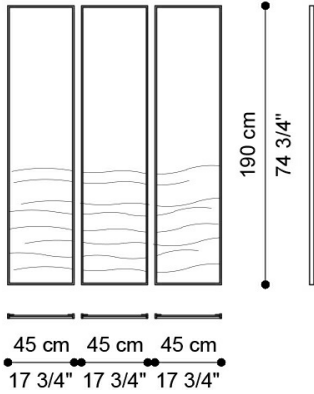

DESCRIPTION

Decorative panels with printed paper and brass frame.

DIMENSIONS

DECORATIVE PANEL

J.EVE-123

L 45 H 190 CM