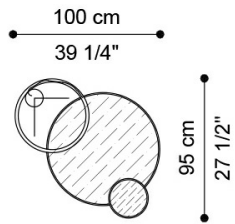

## DESCRIPTION

Mirror with structure in brass. Natural mirrors. Sphere with internal light.

## DIMENSIONS

MIRROR

**J.SPI-04B**

L 100 D 19.5 H 95 CM