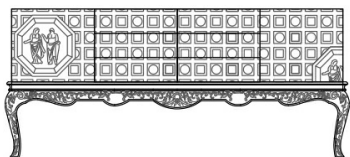

FRAGONARD
DAY STORAGE UNITS

JUMBO
COLLECTION
A LUXURY EXPERIENCE

FRAGONARD

DAY STORAGE UNITS

DESCRIPTION

Sideboard with structure in multilayer wood, with Renaissance decorative elements in liquid metal JG295. Hand-carved base in solid beechwood finished in antique gold with patina J288O.

DIMENSIONS

SIDEBOARD

J.FRA-11

L 227 D 59 H 100 CM