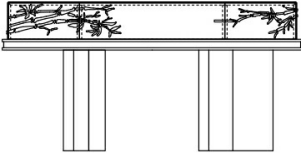

SHINTO
CONSOLES

JUMBO
COLLECTION
A LUXURY EXPERIENCE

DESCRIPTION

Console with sculptural bases in lost-wax cast brass with antique bronze finishing. Structure in maple with JG294 finishing, covered in Cloudy Onyx with gold leaf decorations. Inserts in cast brass.

DIMENSIONS

CONSOLE

J.SHI-21

L 198 D 48 H 99 CM