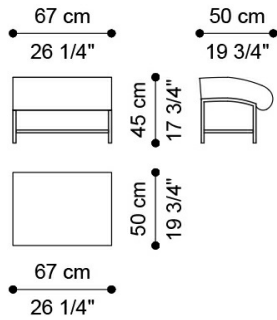

DIMENSIONS

FOOTREST

J.MAR-58

L 67 D 50 H 45 CM