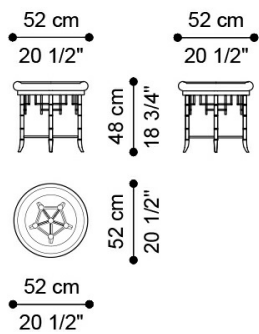

### DESCRIPTION

Stool with structure in solid beechwood finished in antique gold with patina J2910. Padding in foam. Upholstery in fabric MIL. 18.03 and printed fabric MIL. 18.54.

Available also with patinated antique gold finishing J2880 and upholstery in fabric MIL. 21.16 and MIL 21.03.

### DIMENSIONS

##### J.HIR-26

Ø 52 H 48 CM

##### J.HIR-26B

Ø 52 H 48 CM