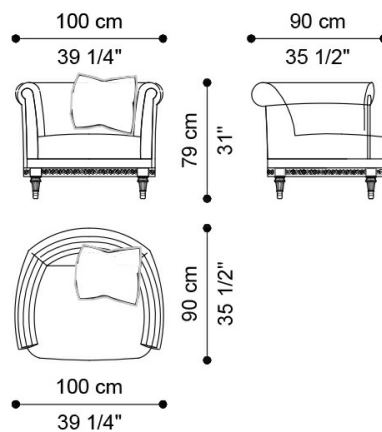

IVY
ARMCHAIRS

JUMBO
COLLECTION
A LUXURY EXPERIENCE

IVY ARMCHAIRS

DESCRIPTION

Armchair with structure in beechwood. Padding in foam. Upholstery in fabric MIL. 19.08. Decorative frames with relief embroidery on armrests and backrest. Base in hand-carved beechwood finished in antique gold with patina J288O.
N° 1 cushion 50 x 50 cm with upholstery in fabric MIL. 19.08 included.

DIMENSIONS

ARMCHAIR

J.IVY-71

L 100 D 90 H 79 CM

ARMCHAIR

J.IVY-71B

L 100 D 90 H 79 CM