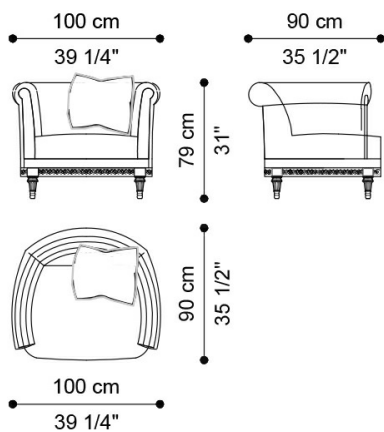

IVY
ARMCHAIRS

JUMBO
COLLECTION
A LUXURY EXPERIENCE

IVY ARMCHAIRS

DESCRIPTION

Armchair with structure in beechwood. Padding in foam. Upholstery in fabric MIL. 19.08. Decorative frames with relief embroidery on armrests and backrest. Base in hand-carved beechwood finished in antique gold with patina J288O.
N° 1 cushion 50 x 50 cm with upholstery in fabric MIL. 19.08 included.

Available also with structure upholstered in fabric MIL. 19.06, seat cushion upholstered in fabric MIL. 24.28 and base finished in antique gold with grey patina J309O.

N° 1 cushion 50 x 50 cm with upholstery in fabric MIL. 19.04, insert in fabric MIL. 19.06 and embroidered edges included (J.IVY-71B).

DIMENSIONS

ARMCHAIR

J.IVY-71

L 100 D 90 H 79 CM

ARMCHAIR

J.IVY-71B

L 100 D 90 H 79 CM