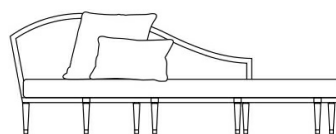

N° 2 cushions included.

N° 1 cushion 50 x 50 cm, with upholstery in fabric MIL. 19.01 and embroidery. N° 1 cushion 50 x 30 cm, with upholstery in fabric MIL. 19.02.

DIMENSIONS

CHAISE LONGUE

J.MAD-48DX

L 220 D 100 H 81 CM

CHAISE LONGUE

J.MAD-48SX

L 220 D 100 H 81 CM