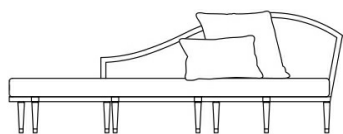

MADINE
CHAISE LONGUES AND DORMEUSES

**JUMBO
COLLECTION**
A LUXURY EXPERIENCE

MADINE

CHAISE LONGUES AND DORMEUSES

DESCRIPTION

Chaise longue with structure in beechwood finished in antique gold with patina J288O. Padding in foam. Upholstery in fabric MIL. 19.01 and MIL. 19.02.

N° 2 cushions included.

N° 1 cushion 50 x 50 cm, with upholstery in fabric MIL. 19.01 and embroidery. N° 1 cushion 50 x 30 cm, with upholstery in fabric MIL. 19.02.

DIMENSIONS

CHAISE LONGUE

J.MAD-48DX

L 220 D 100 H 81 CM