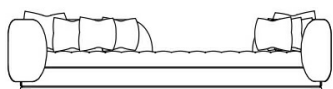

DESCRIPTION

3-seater sofa with structure in solid poplar wood. Padding in foam. Upholstery in fabric MIL. 19.12. Base in wood with metal finishing.

N° 8 cushions included.

N° 2 cushions 60 x 60 cm, with upholstery in fabric MIL. 19.13. N° 2 cushions 50 x 50 cm, with upholstery in fabric MIL. 19.12. N° 4 cushions 50 x 50 cm, with upholstery in fabric MIL. 19.13.

DIMENSIONS

3-SEATER SOFA

J.TOK-143

L 340 D 170 H 77 CM