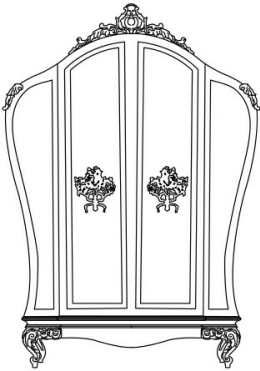

SCARLETT
DAY STORAGE UNITS

**JUMBO
COLLECTION**
A LUXURY EXPERIENCE

SCARLETT DAY STORAGE UNITS

DESCRIPTION

Showcase with structure in multilayer wood finished in light oak and gold JG283. Glass doors. Back upholstered in fabric DOMUS 002.

DIMENSIONS

SHOWCASE J.SCA-117

L 170 D 55 H 241 CM