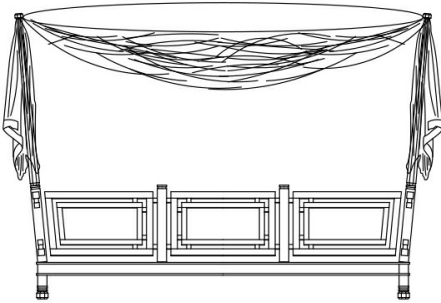

2-seater sofa J.ZEF-42: n° 7 cushions included.

N° 4 cushions 60 x 60 cm, with upholstery in fabrics MIL. 17.001, MIL. 16.011, MIL. 16.016, MIL. 17.003. N° 3 cushions 50 x 50 cm, with upholstery in fabrics MIL. 16.016, MIL. 17.001, MIL. 17.003.

Armchair J.ZEF-41: n° 3 cushions included.

N° 2 cushions 60 x 60 cm, with upholstery in fabrics MIL. 17.001, MIL. 16.011. N° 1 cushion 50 x 50 cm, with upholstery in fabric MIL. 16.016.

DIMENSIONS

SOFA
J.ZEF-43