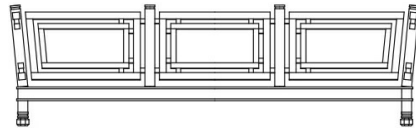

Armchair J.ZEF-41: n° 3 cushions included.

N° 2 cushions 60 x 60 cm, with upholstery in fabrics MIL. 17.001, MIL. 16.011. N° 1 cushion 50 x 50 cm, with upholstery in fabric MIL. 16.016.

DIMENSIONS

SOFA
J.ZEF-43

L 290 D 125 H 206 CM

SOFA
J.ZEF-43SBC

L 270 D 102 H 82 CM

SOFA
J.ZEF-42

L 183 D 125 H 206 CM

SOFA
J.ZEF-42SBC

L 163 D 102 H 82 CM

ARMCHAIR
J.ZEF-41