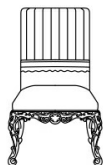

## DESCRIPTION

Structure in hand-carved beechwood finished in patinated white J273B (J.LGD-16, J.LGD-15) or in antique gold J2790 (J.LGD-16B, J.LGD-15B). Padding in foam. Upholstery in fabric DOMUS 001, DOMUS 013, DOMUS 015 (J.LGD-16, J.LGD-15) or in fabric DOMUS 083, DOMUS 087 (J.LGD-16B, J.LGD-15B).

## DIMENSIONS

CHAIR  
**J.LGD-16**

L 62 D 66 H 112 CM

CHAIR  
**J.LGD-16B**

L 62 D 66 H 112 CM

CHAIR WITH ARMRESTS  
**J.LGD-15**

L 69 D 71 H 113 CM

CHAIR WITH ARMRESTS  
**J.LGD-15B**