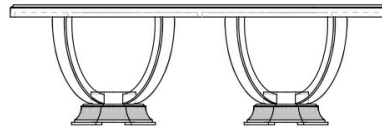

PLEASURE
DINING TABLES

JUMBO
COLLECTION
A LUXURY EXPERIENCE

PLEASURE DINING TABLES

DESCRIPTION

Dining table with structure in erable bird's eye maple. Top with brass inlays. Details finished in antique gold with patina JG286.

DIMENSIONS

DINING TABLE
J.PLE-14-2B

L 400 D 125 H 79 CM

DINING TABLE
J.PLE-14-2BS

L 250 D 120 H 79 CM

DINING TABLE
J.PLE-14R

Ø 180 H 79.5 CM