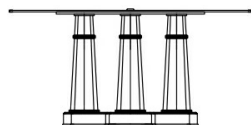

# RELIEF ENTRANCE TABLES

---

## DESCRIPTION

Structure in white Statuario marble with engraved details. Top in extralight bevelled glass.

---

## DIMENSIONS

ENTRANCE TABLE  
**J.REL-14R**

Ø 160 H 78 CM

ENTRANCE TABLE  
**J.REL-47**

Ø 100 H 65 CM