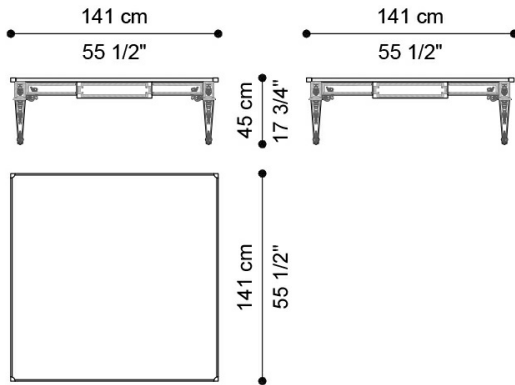

GREGORY  
LOW TABLES

  
JUMBO  
COLLECTION  
A LUXURY EXPERIENCE

**DESCRIPTION**

Structure in white lacquered wood with patina. Lost-wax cast brass decorative elements with gold leaf finishing JG303. Top in white Namibia Rhino marble.

**DIMENSIONS**

LOW TABLE  
**J.GREG-146W**

L 141 D 141 H 45 CM

LOW TABLE  
**J.GREG-46W**

L 160 D 70 H 45 CM

LOW TABLE  
**J.GREG-47W**

L 71 D 51 H 72 CM