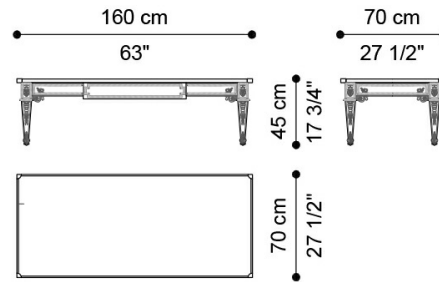

GREGORY  
LOW TABLES

  
JUMBO  
COLLECTION  
A LUXURY EXPERIENCE

**DESCRIPTION**

Structure in white lacquered wood with patina. Lost-wax cast brass decorative elements with gold leaf finishing JG303. Top in white Namibia Rhino marble.

**DIMENSIONS**

LOW TABLE  
**J.GREG-146W**

L 141 D 141 H 45 CM

LOW TABLE  
**J.GREG-46W**

L 160 D 70 H 45 CM

LOW TABLE  
**J.GREG-47W**

L 71 D 51 H 72 CM