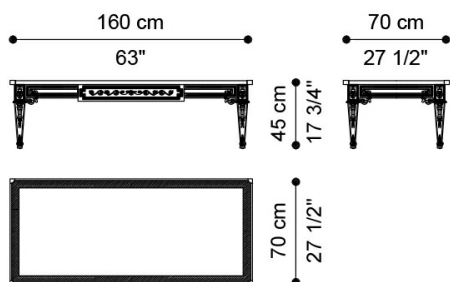

GREGORY
LOW TABLES

JUMBO
COLLECTION
A LUXURY EXPERIENCE

DESCRIPTION

Structure in mahogany with inlays. Lost-wax cast brass decorative elements. Top in green Pakistan onyx or in White Namibia Rhino marble.

DIMENSIONS

LOW TABLE

J.GREG-46B

L 160 D 70 H 45 CM

LOW TABLE

J.GREG-46C

L 160 D 70 H 45 CM