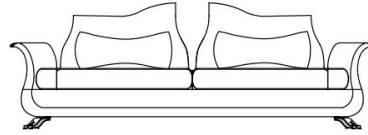

3-seater sofa J.TRO-43: n° 3 cushions included.

N° 1 cushion 80 x 30 cm, with upholstery in fabric MIL. 18.08. N° 2 cushions 60 x 30 cm, with upholstery in fabric MIL. 18.08.

2-seater sofa J.TRO-42: n° 2 cushions 60 x 30 cm with upholstery in fabric MIL. 18.08 included.

Armchair J.TRO-41: n° 1 cushion 60 x 30 cm with upholstery in fabric MIL. 18.08 included.

DIMENSIONS

3-SEATER SOFA
J.TRO-43

L 320 D 104 H 90 CM

2-SEATER SOFA
J.TRO-42

L 240 D 104 H 90 CM

ARMCHAIR
J.TRO-41

L 130 D 104 H 90 CM