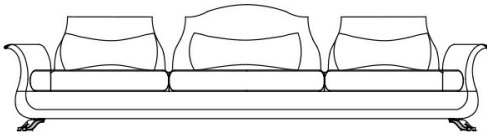

3-seater sofa J.TRO-43: n° 3 cushions included.

N° 1 cushion 80 x 30 cm, with upholstery in fabric MIL. 18.08. N° 2 cushions 60 x 30 cm, with upholstery in fabric MIL. 18.08.

2-seater sofa J.TRO-42: n° 2 cushions 60 x 30 cm with upholstery in fabric MIL. 18.08 included.

Armchair J.TRO-41: n° 1 cushion 60 x 30 cm with upholstery in fabric MIL. 18.08 included.

DIMENSIONS

3-SEATER SOFA
J.TRO-43

L 320 D 104 H 90 CM

2-SEATER SOFA
J.TRO-42

L 240 D 104 H 90 CM

ARMCHAIR
J.TRO-41

L 130 D 104 H 90 CM