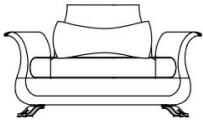

3-seater sofa J.TRO-43: n° 3 cushions included.

N° 1 cushion 80 x 30 cm, with upholstery in fabric MIL. 18.08. N° 2 cushions 60 x 30 cm, with upholstery in fabric MIL. 18.08.

2-seater sofa J.TRO-42: n° 2 cushions 60 x 30 cm with upholstery in fabric MIL. 18.08 included.

Armchair J.TRO-41: n° 1 cushion 60 x 30 cm with upholstery in fabric MIL. 18.08 included.

DIMENSIONS

3-SEATER SOFA
J.TRO-43

L 320 D 104 H 90 CM

2-SEATER SOFA
J.TRO-42

L 240 D 104 H 90 CM

ARMCHAIR
J.TRO-41

L 130 D 104 H 90 CM