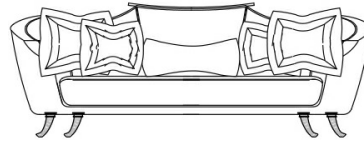

2-seater sofa J.SHO-42: n° 5 cushions included.

N° 2 cushions 55 x 55 cm, with upholstery in fabric MIL. 18.08 and frame decoration. N° 2 cushions 45 x 45 cm, with upholstery in fabric MIL. 18.03. N° 1 cushion 60 x 30 cm, with upholstery in fabric MIL. 18.05.

Armchair J.SHO-41: n° 3 cushions included.

N° 1 cushion 55 x 55 cm, with upholstery in fabric MIL. 18.08 and frame decoration. N° 1 cushion 45 x 45 cm, with upholstery in fabric MIL. 18.05. N° 1 cushion 45 x 45 cm, with upholstery in fabric MIL. 18.08 and frame decoration.

DIMENSIONS

3-SEATER SOFA

J.SHO-43

L 320 D 107 H 88 CM

2-SEATER SOFA

J.SHO-42

L 280 D 107 H 88 CM

ARMCHAIR