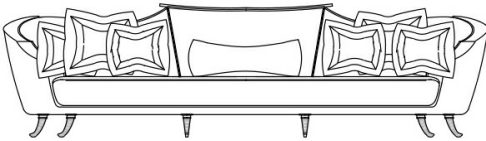

DESCRIPTION

Structure in beechwood. Padding in foam. Upholstery in fabric MIL. 18.07. Details and feet in lost-wax cast brass with bronze finishing.

3-seater sofa J.SHO-43: n° 7 cushions included.

N° 2 cushions 55 x 55 cm, with upholstery in fabric MIL. 18.08 and frame decoration. N° 2 cushions 45 x 45 cm, with upholstery in fabric MIL. 18.03. N° 2 cushions 45 x 45 cm, with upholstery in fabric MIL. 18.08 and frame decoration. N° 1 cushion 70 x 30 cm, with upholstery in fabric MIL. 18.05.

2-seater sofa J.SHO-42: n° 5 cushions included.

N° 2 cushions 55 x 55 cm, with upholstery in fabric MIL. 18.08 and frame decoration. N° 2 cushions 45 x 45 cm, with upholstery in fabric MIL. 18.03. N° 1 cushion 60 x 30 cm, with upholstery in fabric MIL. 18.05.

Armchair J.SHO-41: n° 3 cushions included.

N° 1 cushion 55 x 55 cm, with upholstery in fabric MIL. 18.08 and frame decoration. N° 1 cushion 45 x 45 cm, with upholstery in fabric MIL. 18.05. N° 1 cushion 45 x 45 cm, with upholstery in fabric MIL. 18.08 and frame decoration.

DIMENSIONS

3-SEATER SOFA

J.SHO-43