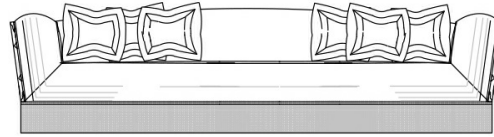

3-seater sofa J.SAT-43 and 2-seater sofa J.SAT-42: n° 6 cushions included.

N° 4 cushions 50 x 50 cm, with upholstery in fabric MIL. 17.002. N° 2 cushions 50 x 50 cm, with upholstery in fabric MIL. 17.009.

3-seater sofa J.SAT-43B: n° 6 cushions included.

N° 4 cushions 50 x 50 cm, with upholstery in fabric MIL. 19.04. N° 2 cushions 50 x 50 cm, with upholstery in fabric MIL. 19.04 and embroidery.

2-seater sofa J.SAT-42B: n° 4 cushions included.

N° 2 cushions 50 x 50 cm, with upholstery in fabric MIL. 19.04. N° 2 cushions 50 x 50 cm, with upholstery in fabric MIL. 19.04 and embroidery.

Armchair J.SAT-41B: n° 2 cushions included.

N° 1 cushion 50 x 50 cm with upholstery in fabric MIL. 19.04. N° 1 cushion 50 x 50 cm with upholstery in fabric MIL. 19.04 and embroidery.

DIMENSIONS

3-SEATER SOFA
J.SAT-43

L 325 D 107 H 82 CM

3-SEATER SOFA
J.SAT-43B

L 325 D 107 H 82 CM

2-SEATER SOFA
J.SAT-42

L 260 D 107 H 82 CM

2-SEATER SOFA
J.SAT-42B