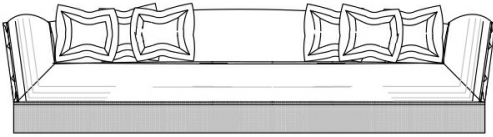

3-seater sofa J.SAT-43 and 2-seater sofa J.SAT-42: n° 6 cushions included.

N° 4 cushions 50 x 50 cm, with upholstery in fabric MIL. 17.002. N° 2 cushions 50 x 50 cm, with upholstery in fabric MIL. 17.009.

3-seater sofa J.SAT-43B: n° 6 cushions included.

N° 4 cushions 50 x 50 cm, with upholstery in fabric MIL. 19.04. N° 2 cushions 50 x 50 cm, with upholstery in fabric MIL. 19.04 and embroidery.

2-seater sofa J.SAT-42B: n° 4 cushions included.

N° 2 cushions 50 x 50 cm, with upholstery in fabric MIL. 19.04. N° 2 cushions 50 x 50 cm, with upholstery in fabric MIL. 19.04 and embroidery.

Armchair J.SAT-41B: n° 2 cushions included.

N° 1 cushion 50 x 50 cm with upholstery in fabric MIL. 19.04. N° 1 cushion 50 x 50 cm with upholstery in fabric MIL. 19.04 and embroidery.

DIMENSIONS

3-SEATER SOFA
J.SAT-43

L 325 D 107 H 82 CM

3-SEATER SOFA
J.SAT-43B

L 325 D 107 H 82 CM

2-SEATER SOFA
J.SAT-42

L 260 D 107 H 82 CM

2-SEATER SOFA
J.SAT-42B