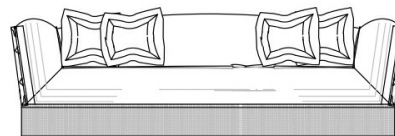

N° 2 cushions 50 x 50 cm, with upholstery in fabric MIL. 19.04. N° 2 cushions 50 x 50 cm, with upholstery in fabric MIL. 19.04 and embroidery.

Armchair J.SAT-41B: n° 2 cushions included.

N° 1 cushion 50 x 50 cm with upholstery in fabric MIL. 19.04. N° 1 cushion 50 x 50 cm with upholstery in fabric MIL. 19.04 and embroidery.

DIMENSIONS

3-SEATER SOFA
J.SAT-43

L 325 D 107 H 82 CM

3-SEATER SOFA
J.SAT-43B

L 325 D 107 H 82 CM

2-SEATER SOFA
J.SAT-42

L 260 D 107 H 82 CM

2-SEATER SOFA
J.SAT-42B