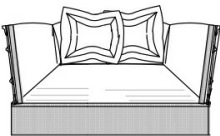

ARMCHAIR
J.SAT-41B