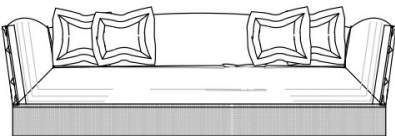

3-seater sofa J.SAT-43 and 2-seater sofa J.SAT-42: n° 6 cushions included.

N° 4 cushions 50 x 50 cm, with upholstery in fabric MIL. 17.002. N° 2 cushions 50 x 50 cm, with upholstery in fabric MIL. 17.009.

3-seater sofa J.SAT-43B: n° 6 cushions included.

N° 4 cushions 50 x 50 cm, with upholstery in fabric MIL. 19.04. N° 2 cushions 50 x 50 cm, with upholstery in fabric MIL. 19.04 and embroidery.

2-seater sofa J.SAT-42B: n° 4 cushions included.

N° 2 cushions 50 x 50 cm, with upholstery in fabric MIL. 19.04. N° 2 cushions 50 x 50 cm, with upholstery in fabric MIL. 19.04 and embroidery.

Armchair J.SAT-41B: n° 2 cushions included.

N° 1 cushion 50 x 50 cm with upholstery in fabric MIL. 19.04. N° 1 cushion 50 x 50 cm with upholstery in fabric MIL. 19.04 and embroidery.

DIMENSIONS

3-SEATER SOFA
J.SAT-43

L 325 D 107 H 82 CM

3-SEATER SOFA
J.SAT-43B

L 325 D 107 H 82 CM

2-SEATER SOFA
J.SAT-42

L 260 D 107 H 82 CM

2-SEATER SOFA
J.SAT-42B