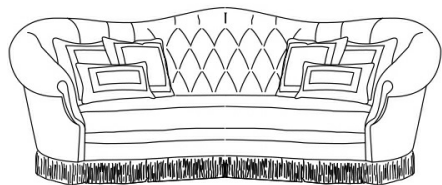

DESCRIPTION

Structure in beechwood. Padding in foam. Upholstery in velvet MIL. 17.003 with capitonné on the backrest.

3-seater sofa J.OLI-43 and 2-seater sofa J.OLI-42: n° 6 cushions included.

N° 2 cushions 50 x 50 cm, with upholstery in fabric DOMUS 029. N° 2 cushions 50 x 50 cm, with upholstery in fabric MIL. 17.003. N° 2 cushions 30 x 50 cm, with upholstery in fabric DOMUS 029.

Armchair J.OLI-41: n° 3 cushions included.

N° 1 cushion 50 x 50 cm, with upholstery in fabric DOMUS 029. N° 1 cushion 50 x 50 cm, with upholstery in fabric MIL. 17.003. N° 1 cushion 30 x 50 cm, with upholstery in fabric DOMUS 029.

DIMENSIONS

3-SEATER SOFA

J.OLI-43

L 285 D 130 H 112 CM

2-SEATER SOFA

J.OLI-42

L 235 D 110 H 105 CM

ARMCHAIR

J.OLI-41

L 120 D 110 H 105 CM