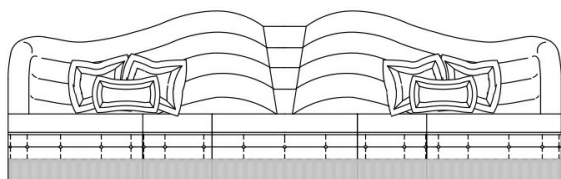

## DESCRIPTION

Structure in beechwood. Padding in foam. Upholstery in fabric MIL. 16.005 with horizontal bands.

N° 6 cushions included.

N° 2 cushions 50 x 50 cm, with upholstery in fabric MIL. 17.008. N° 2 cushions 50 x 50 cm, with upholstery in fabric MIL. 16.002. N° 2 cushions 30 x 50 cm, with upholstery in fabric MIL. 16.003.

## DIMENSIONS

SOFA

**J.HOR-00**

L 365 D 181 H 110 CM

3-SEATER SOFA

**J.HOR-43**

L 288 D 115 H 100 CM