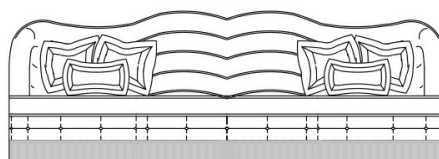

## DESCRIPTION

Structure in beechwood. Padding in foam. Upholstery in fabric MIL. 16.005 with horizontal bands.

N° 6 cushions included.

N° 2 cushions 50 x 50 cm, with upholstery in fabric MIL. 17.008. N° 2 cushions 50 x 50 cm, with upholstery in fabric MIL. 16.002. N° 2 cushions 30 x 50 cm, with upholstery in fabric MIL. 16.003.

## DIMENSIONS

SOFA

**J.HOR-00**

L 365 D 181 H 110 CM

3-SEATER SOFA

**J.HOR-43**

L 288 D 115 H 100 CM