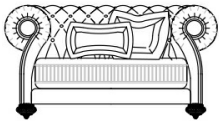

DESCRIPTION

Structure in beechwood. Padding in foam. Upholstery in fabric MIL. 18.03 (J.BUR-41) or DOMUS 081 (J.BUR-41B) with capitonné on the backrest. Feet in hand-carved wood finished in antique gold with patina J2880.

Armchair J.BUR-41: n° 2 cushions included.

N° 1 cushion 50 x 30 cm, with upholstery in fabric MIL. 16.003. N° 1 cushion 50 x 50 cm, with upholstery in fabric MIL. 18.03.

Armchair J.BUR-41B: n° 2 cushions included.

N° 1 cushion 50 x 30 cm and n° 1 cushion 50 x 50 cm with upholstery in fabric DOMUS 081.

DIMENSIONS

ARMCHAIR

J.BUR-41