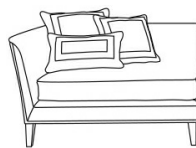

SIRIO
SOFAS

JUMBO
COLLECTION
A LUXURY EXPERIENCE

DESCRIPTION

Structure in beechwood. Padding in foam. Upholstery in fabric MIL. 16.011. Feet finished in antique gold with patina J2880.

N° 3 cushions included for each module.

N° 1 cushion 50 x 50 cm, with upholstery in fabric MIL. 16.016. N° 1 cushion 50 x 50 cm, with upholstery in fabric MIL. 16.011. N° 1 cushion 30 x 50 cm, with upholstery in fabric MIL. 16.011.

DIMENSIONS

SECTIONAL SOFA **J.SIR-42DX**

L 125 D 95 H 78 CM

SECTIONAL SOFA **J.SIR-42SX**

L 125 D 95 H 78 CM

SECTIONAL SOFA **J.SIR-44**

L 95 D 95 H 78 CM