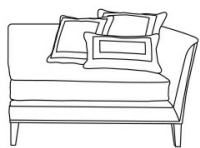

SIRIO
SOFAS

JUMBO
COLLECTION
A LUXURY EXPERIENCE

DESCRIPTION

Structure in beechwood. Padding in foam. Upholstery in fabric MIL. 16.011. Feet finished in antique gold with patina J2880.

N° 3 cushions included for each module.

N° 1 cushion 50 x 50 cm, with upholstery in fabric MIL. 16.016. N° 1 cushion 50 x 50 cm, with upholstery in fabric MIL. 16.011. N° 1 cushion 30 x 50 cm, with upholstery in fabric MIL. 16.011.

DIMENSIONS

SECTIONAL SOFA **J.SIR-42DX**

L 125 D 95 H 78 CM

SECTIONAL SOFA **J.SIR-42SX**

L 125 D 95 H 78 CM

SECTIONAL SOFA **J.SIR-44**

L 95 D 95 H 78 CM