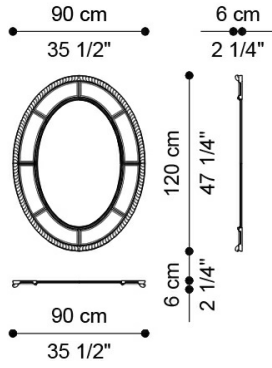

DESCRIPTION

Mirror with frame in hand-carved wood finished in antique gold with patina J288O. Natural mirror.

DIMENSIONS

MIRROR
J.RAY-12

L 90 D 6 H 120 CM