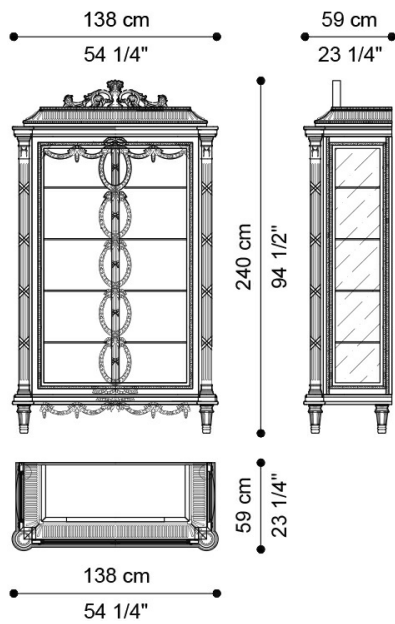

GUIRLANDE
DAY STORAGE UNITS

JUMBO
COLLECTION
A LUXURY EXPERIENCE

GUIRLANDE

DAY STORAGE UNITS

DESCRIPTION

Showcase with structure in multilayer wood, hand-carved frames and decorative elements finished in gold J2880. Crystal doors. Interior with back upholstered in fabric MIL. 24.07, crystal shelves and led light.

DIMENSIONS

SHOWCASE

J.GLR-17

L 138 D 59 H 240 CM