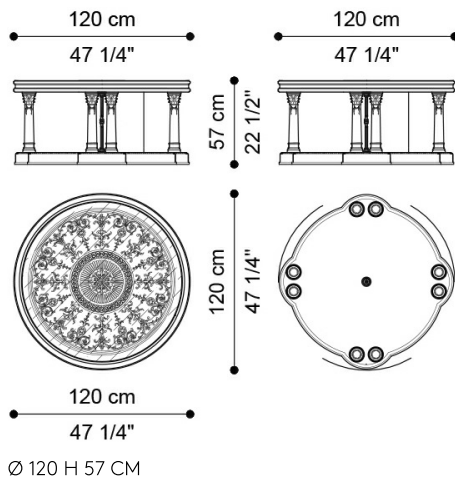

TOULOUSE  
LOW TABLES

  
JUMBO  
COLLECTION  
A LUXURY EXPERIENCE

**DESCRIPTION**

Central table with structure in multilayer wood lacquered white and grey. Hand-carved decorative elements, frames and details in antique gold finishing with grey patina JG309. Neoclassical columns. Central support element in metal with gold finishing. Top with wooden basrelief and glass.

**DIMENSIONS**

LOW TABLE  
**J.TOU-246B**

LOW TABLE  
**J.TOU-247B**