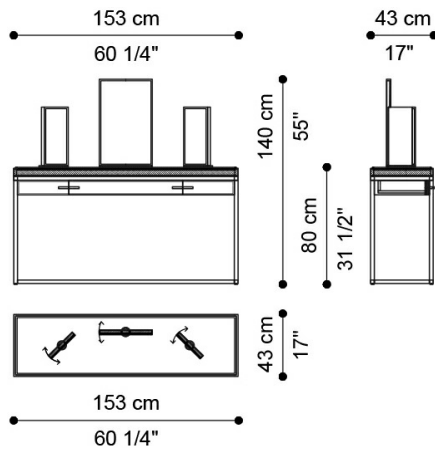

DEDALUS
BEAUTY

JUMBO
COLLECTION
A LUXURY EXPERIENCE

DESCRIPTION

Dressing table with structure, drawers and rotating mirrors in satin brass. Top in grey onyx. Interior in maple with lining in microfibre MIL. 21.13A.

DIMENSIONS

DRESSING TABLE

J.DED-03

L 153 D 43 H 140 CM