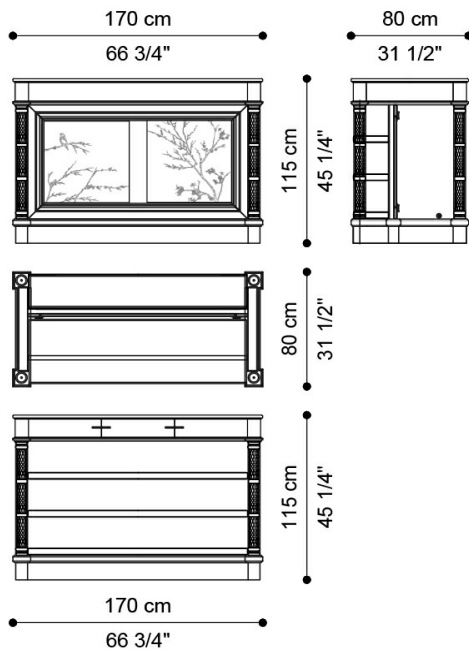

FUJI
DAY STORAGE UNITS

**JUMBO
COLLECTION**
A LUXURY EXPERIENCE

FUJI

DAY STORAGE UNITS

DESCRIPTION

Bar counter with metal structure in gold finishing. Top and drawers in ivory onyx. Engraved glasses with oriental decorations. Lost-wax cast brass decorative elements and crystal columns. Lighting system.

DIMENSIONS

BAR CABINET

J.FUJ-27B

L 170 D 80 H 115 CM