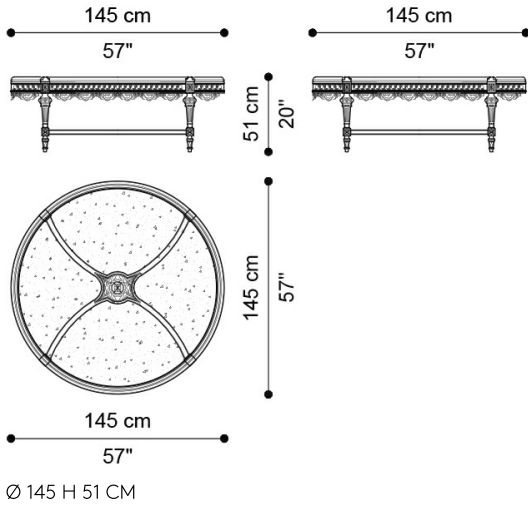

GUIRLANDE
LOW TABLES

JUMBO
COLLECTION
A LUXURY EXPERIENCE

GUIRLANDE LOW TABLES

DESCRIPTION

Central table with structure in hand-carved wood with gold leaf finishing J2880. Top in white Namibia Rhino marble.

DIMENSIONS

LOW TABLE J.GLR-46

LOW TABLE J.GLR-47