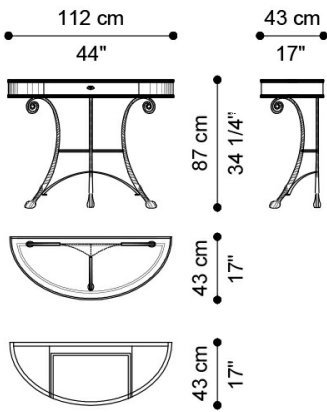

TORCHON
CONSOLES

JUMBO
COLLECTION
A LUXURY EXPERIENCE

TORCHON CONSOLES

DESCRIPTION

Console with base and profiles in lost-wax cast brass. Structure in wood veneered in maple JG299. Top covered in leather MIL. 21.11A with gold decoration.

DIMENSIONS

CONSOLE

J.TOR-21

L 112 D 43 H 87 CM