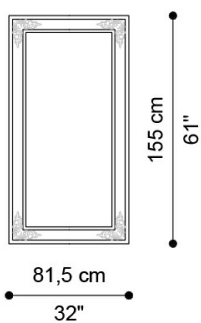

RENAISSANCE
MIRRORS

JUMBO
COLLECTION
A LUXURY EXPERIENCE

RENAISSANCE MIRRORS

DESCRIPTION

Mirror with frame in hand-carved beechwood with patinated antique gold finishing J2880. Natural mirror.

DIMENSIONS

MIRROR
J.REN-112

L 81.5 H 155 CM