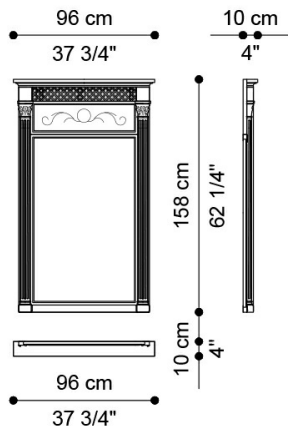

## DESCRIPTION

Mirror with frame in hand-carved wood with antique gold finishing. Upper panel lacquered with neoclassical hand-made decoration JG306.

## DIMENSIONS

### MIRROR J.RFL-12

L 96 D 10 H 158 CM