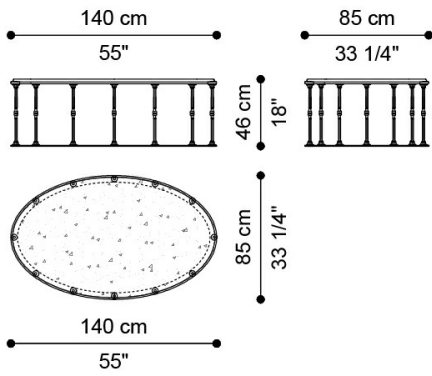

LUMIÈRE
LOW TABLES

JUMBO
COLLECTION
A LUXURY EXPERIENCE

DESCRIPTION

Metal structure and lost-wax cast brass details. Top in white Namibia Rhino marble.

DIMENSIONS

LOW TABLE J.LUM-176M

L 140 D 85 H 46 CM

LOW TABLE J.LUM-177M

Ø 61 H 60 CM