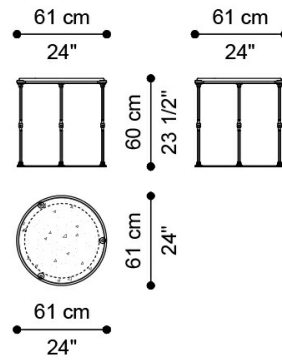

LUMIÈRE
LOW TABLES

JUMBO
COLLECTION
A LUXURY EXPERIENCE

DESCRIPTION

Metal structure and lost-wax cast brass details. Top in white Namibia Rhino marble.

DIMENSIONS

LOW TABLE J.LUM-176M

L 140 D 85 H 46 CM

LOW TABLE J.LUM-177M

Ø 61 H 60 CM