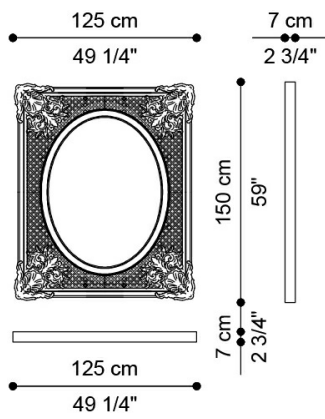

DORÉ
MIRRORS

JUMBO
COLLECTION
A LUXURY EXPERIENCE

DESCRIPTION

Mirror with frame in hand-carved beechwood with gold leaf finishing J288O. Natural mirror.

DIMENSIONS

MIRROR

J.DOR-12

L 125 D 7 H 150 CM